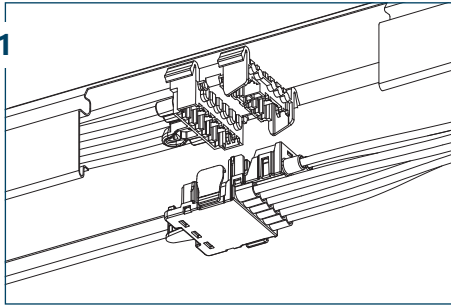

Installation LEDtrack

Installation LEDtrack

LEDtrack BU → ST