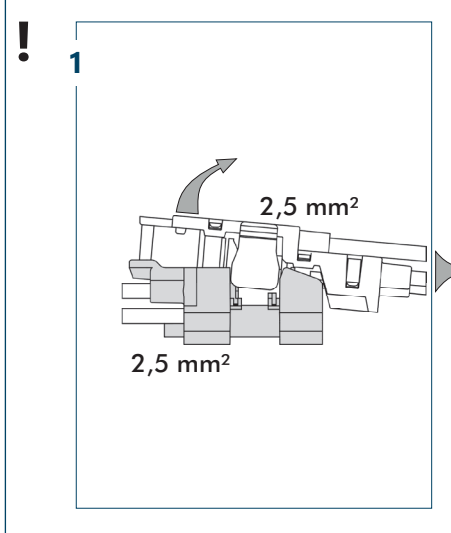

Installation LEDtrack

Installation LEDtrack

LEDtrack BU → ST