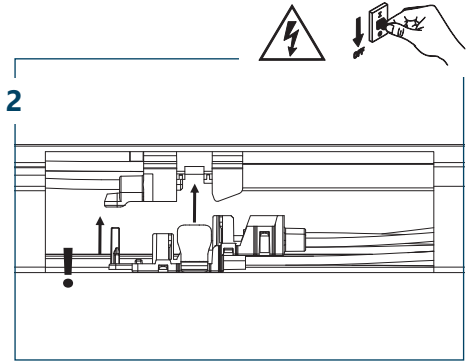

Installation LEDtrack

Installation LEDtrack

LEDtrack BU → ST