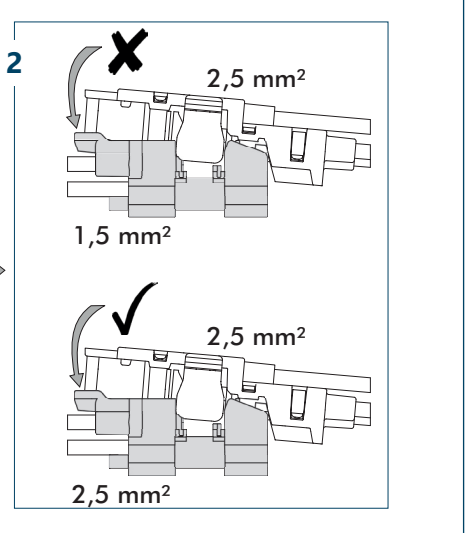

Installation LEDtrack

Installation LEDtrack

LEDtrack BU → ST