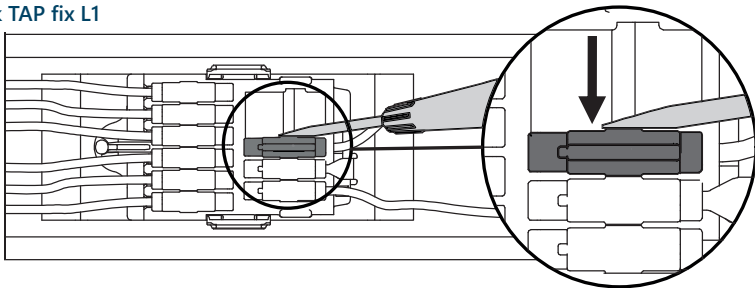

2 LEDtrack TAP fix L1

L3
L2
L1
PE
N