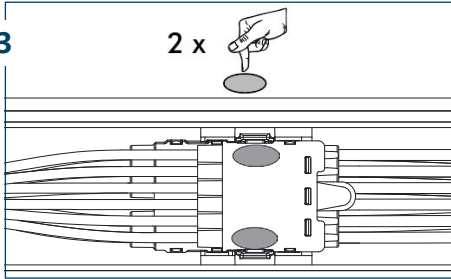

Installation LEDtrack

Installation LEDtrack

LEDtrack BU → ST