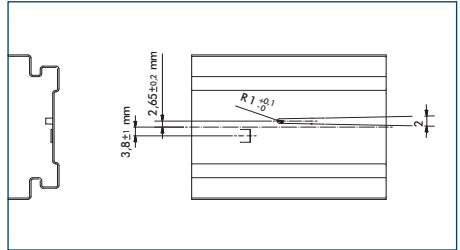

Montage OEM LEDtrack REEL in Schiene

Assembly OEM LEDtrack REEL in track

LEDtrack ST